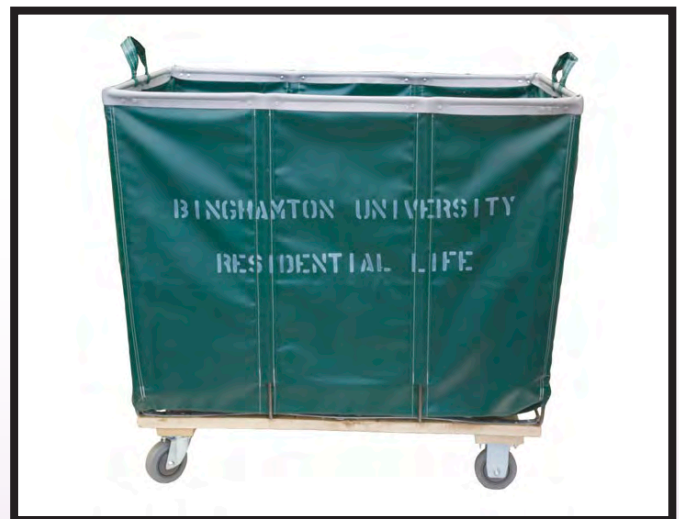

LATEST PRODUCTS CORP.

P.O. Box 190 • Syosset, New York 11791
1-800-288-3547 • LPCORP@aol.com
Fax 1-516-367-4714 • www.LatestProducts.net

PRESORTED
STANDARD MAIL
U.S. POSTAGE
PAID
CENTRAL ISLIP, NY
PERMIT NO. 9

Student "Move In" / "Move Out" Transport Carts

Athletic / Locker Room Products

Suppliers to Colleges
& Universities since 1972

Move in & out of your dorm quickly, easily and safely with our student dormitory transport carts. Save time & energy loading and unloading.

Our model #32 GM "Move In" / "Move Out" student dormitory transport carts are used by major colleges and universities.

Visit our website at www.LatestProducts.net

SINCE 1972, DISTRIBUTORS OF SPECIALTY ITEMS FOR COLLEGES & UNIVERSITIES.
 PRODUCTS FOR RESIDENTIAL LIFE DIRECTORS, FACILITIES DIRECTORS, ATHLETIC DIRECTORS, HOUSEKEEPING, AND MORE

LATEST PRODUCTS CORP.

STUDENT DORMITORY TRANSPORT CARTS For "Move In" / "Move Out" days

Administrators, students and parents will appreciate these dormitory "Move In" / "Move Out" heavy duty vinyl and canvas carts. Our vinyl carts can be manufactured in many colors including most school colors. See color chart below. Move all of your student's items easily and safely from a car or van directly into dorm rooms, saving multiple trips to and from their vehicle. All carts come equipped with 3" rubber casters (please specify caster arrangements, see chart below). 4" or 5" casters also available for an additional \$30 per cart and are highly recommended for transporting heavy items such as computers, televisions and heavy boxes. All of our carts can be nested and stacked for storage when not in use.